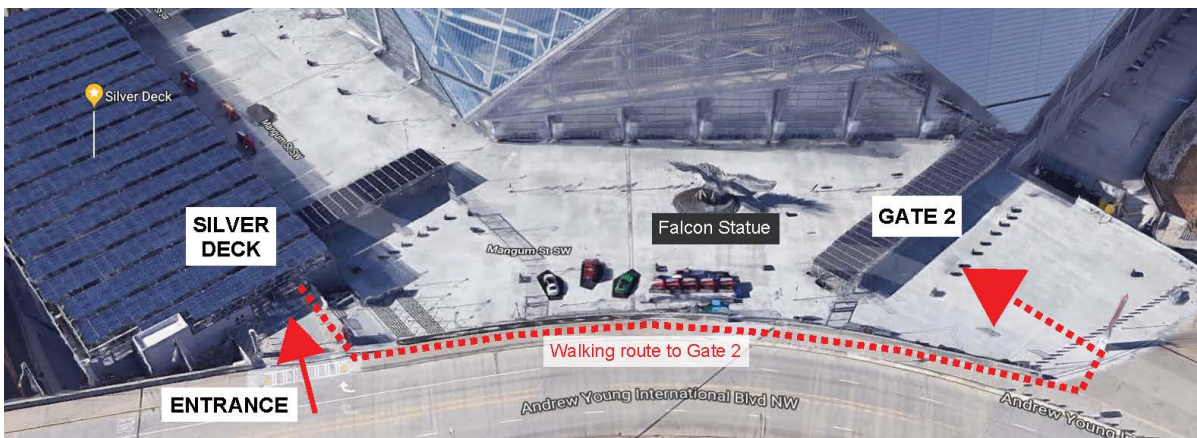

TRANSPORTATION & ENTRY – GATE 2

PARKING: SILVER DECK INSTRUCTIONS

- [Silver Deck Directions - Google Maps](#)
- Address: 1414 Andrew Young International Blvd NW, Atlanta, GA 30313
- Entrance located off Andrew Young International Blvd (Level 6) by the Falcon Statue
- Exit the deck by foot on Level 6 (Falcon Statue will be on your left)
- Enter through security at **Gate 2**

MARTA INSTRUCTIONS:

- Get off at “Mercedes-Benz Stadium/GWCC/State Farm Arena/CNN Center” stop
- Walk towards the stadium across International Plaza
- Please enter building through **Gate 2**

RIDESHARE INSTRUCTIONS:

- **Address (Pickup/dropoff):** 1414 Andrew Young International Blvd NW, Atlanta, GA 30313
- Please enter stadium through **Gate 2**

SECURITY:

Prohibited Items:

- Alcohol*
- Animals(except service animals to aid guests with disabilities)
- Inflated balls *
- Knives of any length
- Pyrotechnics, firearms and weapons of any kind or any other item or action deemed dangerous or inappropriate